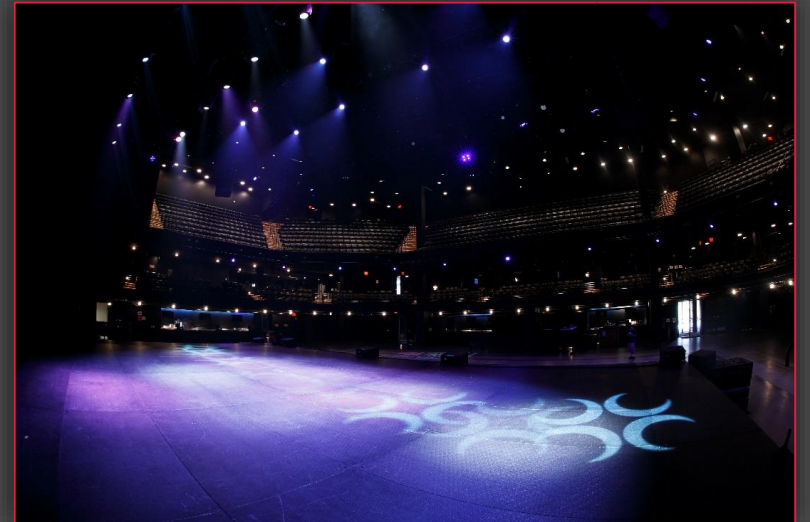

ACL LIVE: "A Black Box" for events