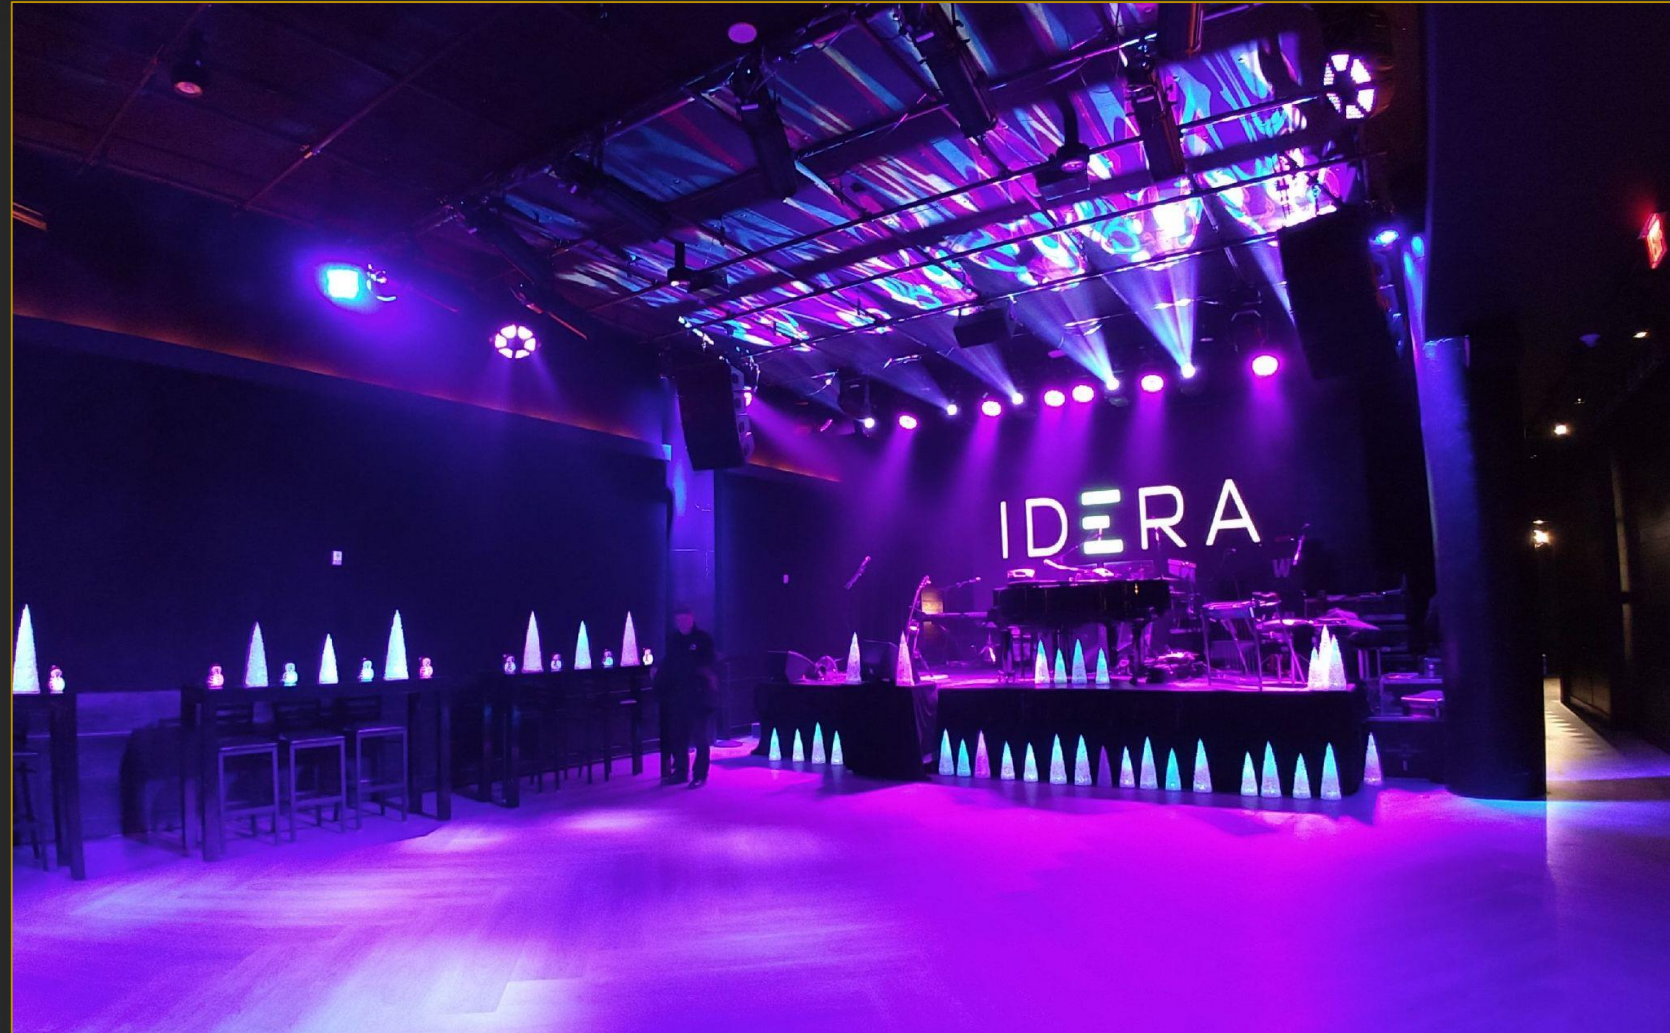

Corporate Event

3ten
AUSTIN CITY
LIMIT/LIVE